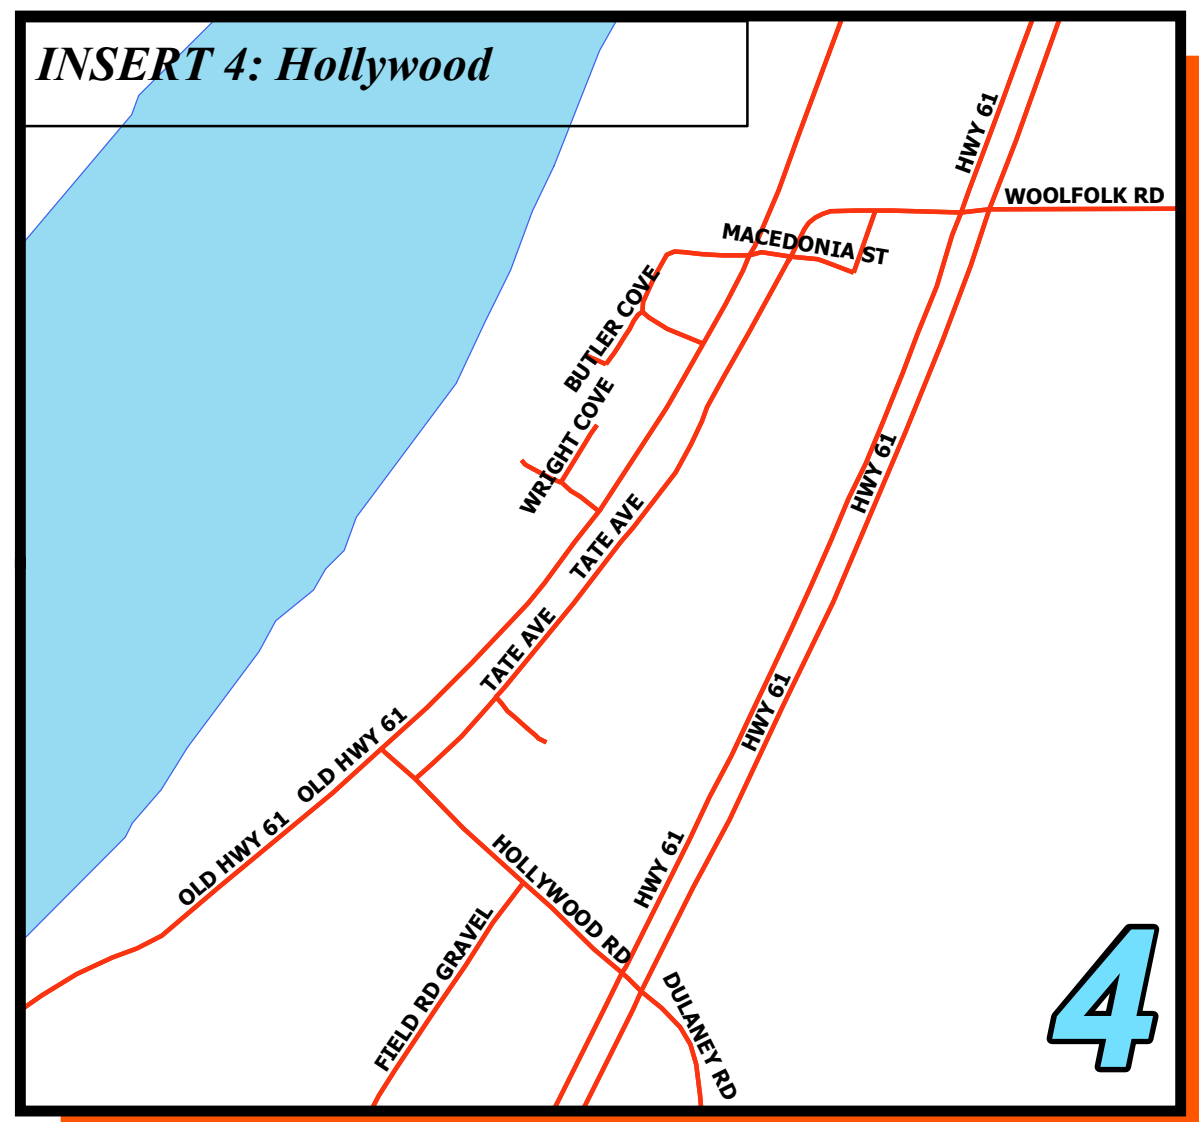

INSERT 2: Town of Tunica, North Sub, North Park, Sears Sub

2

INSERT 3: Hambrick Subdivision

3

INSERT 4: Hollywood

4

INSERT 5: Cut Off Area

5

INSERT 6: White Oak

6

INSERT 7: Robinsonville

7

INSERT 8: Prichard

8

INSERT 9: Buck Island/ Kirby Estates

9

Tunica County Road Map

1

Legend

- Tunica Streets
- Railroad
- City Boudary
- County Boudary
- Water

June 1, 2009

TUNICA
MISSISSIPPI
EMERGENCY OPERATIONS

Mardis Jones, GIS Coordinator
Randy Stewart, E.M.A. Director