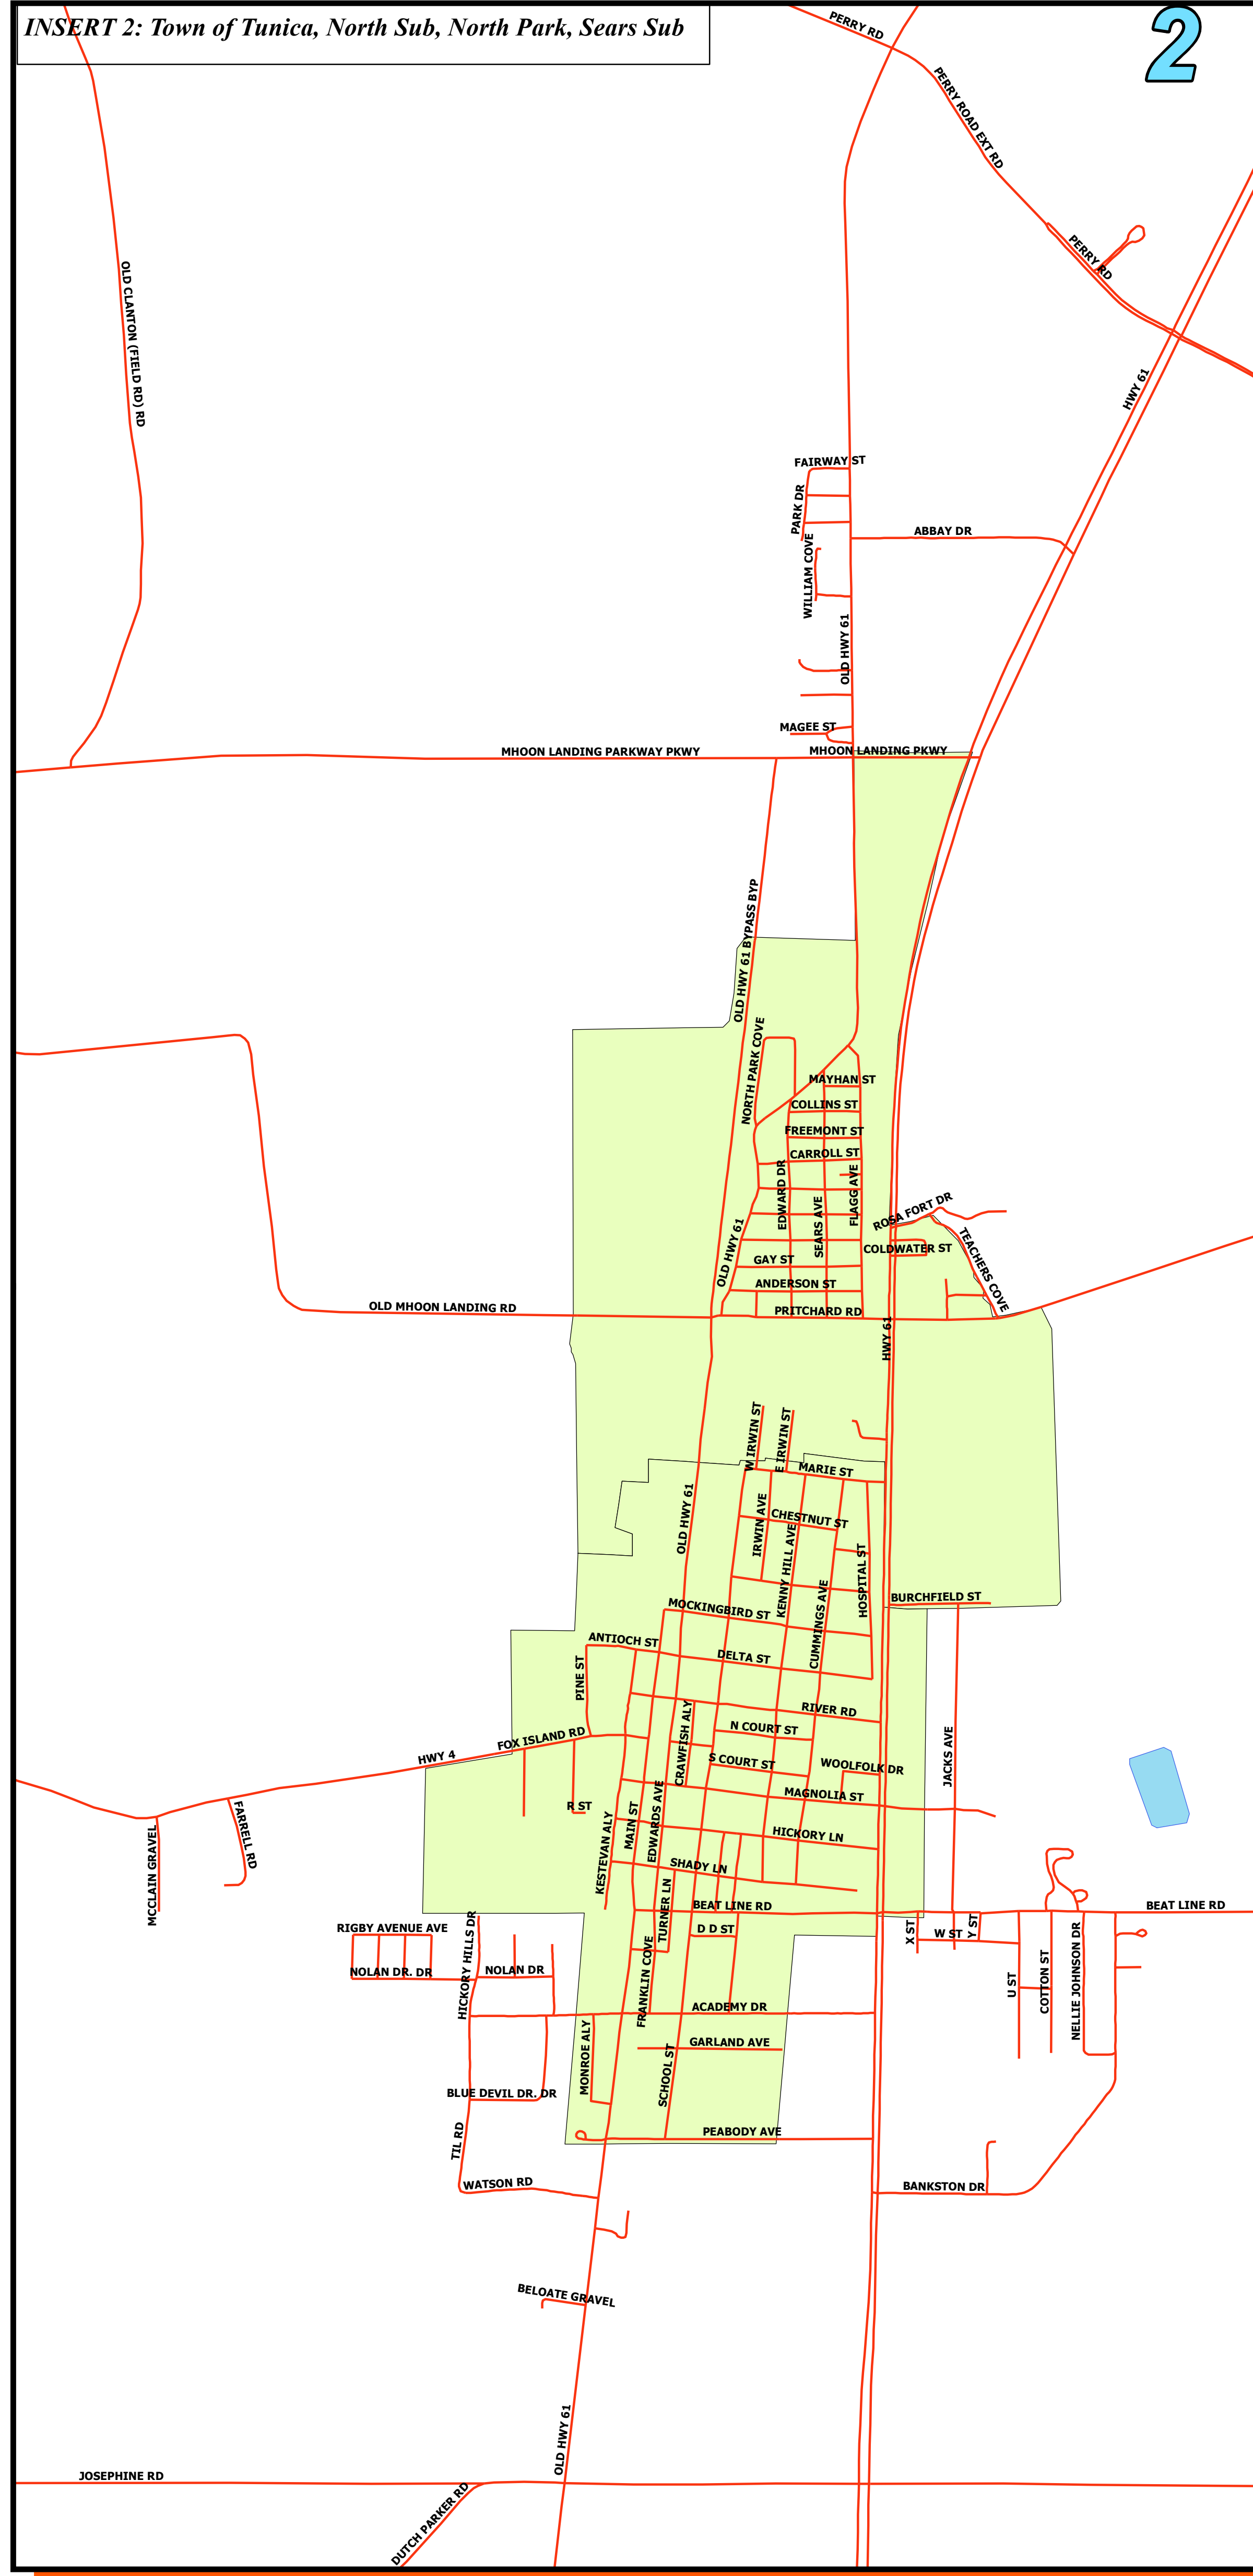

INSERT 2: Town of Tunica, North Sub, North Park, Sears Sub

2

INSERT 3: Hambrick Subdivision

3

INSERT 4: Hollywood

4

INSERT 5: Cut Off Area

5

INSERT 6: White Oak

6

INSERT 7: Robinsonville

7

INSERT 8: Prichard

8

INSERT 9: Buck Island/ Kirby Estates

9

Tunica County Road Map

1

Legend

- Tunica Streets
- Railroad
- City Boudary
- County Boudary
- Water

June 1, 2009

TUNICA
MISSISSIPPI
EMERGENCY OPERATIONS

Mardis Jones, GIS Coordinator
Randy Stewart, E.M.A. Director