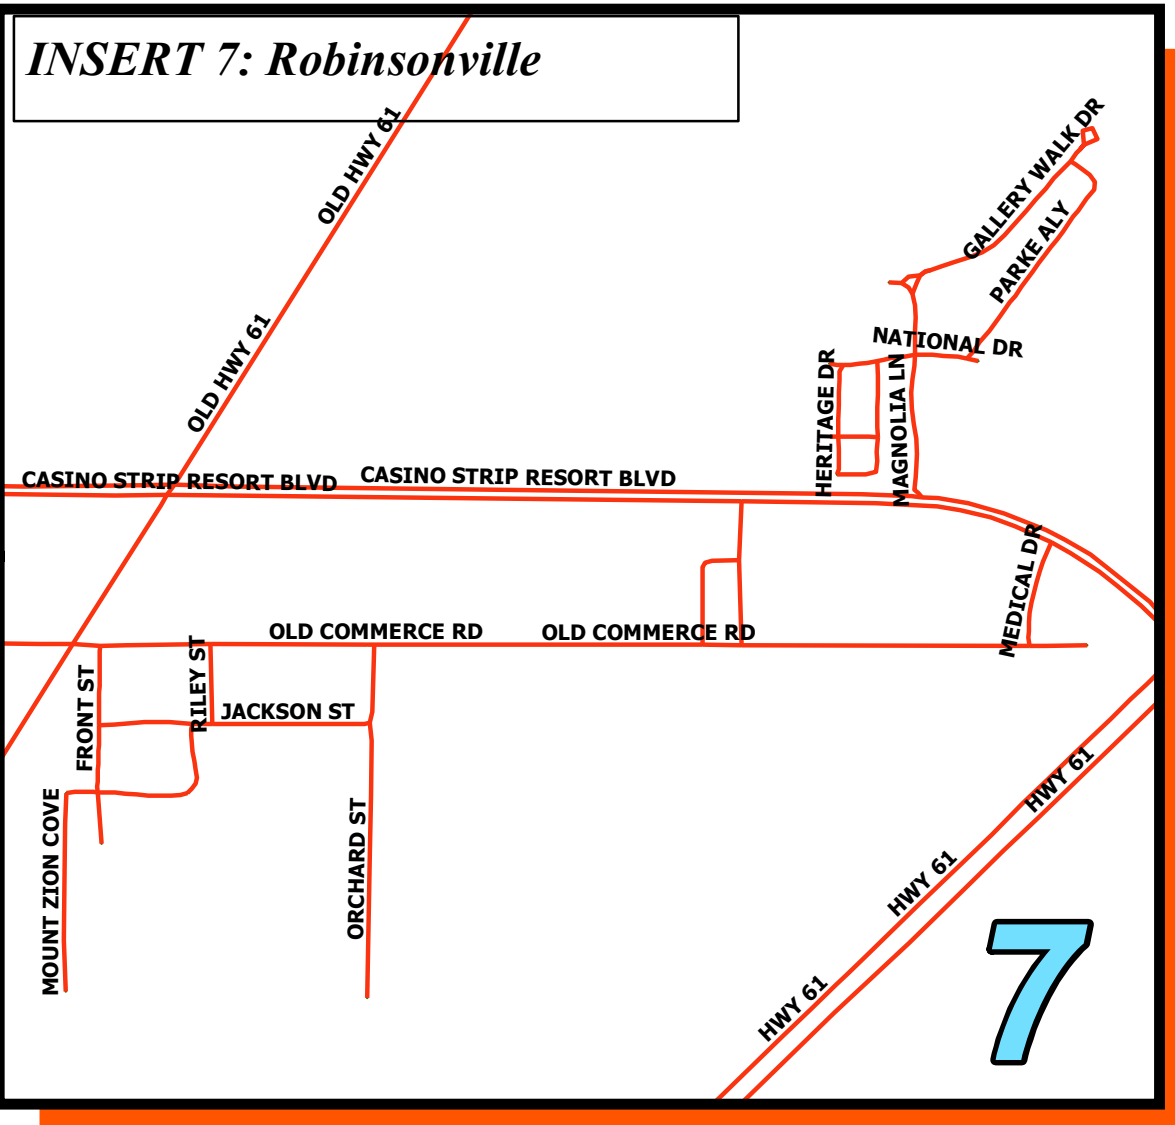

INSERT 2: Town of Tunica, North Sub, North Park, Sears Sub

2

INSERT 3: Hambrick Subdivision

3

INSERT 4: Hollywood

4

INSERT 5: Cut Off Area

5

INSERT 6: White Oak

6

INSERT 7: Robinsonville

7

INSERT 8: Prichard

8

INSERT 9: Buck Island/ Kirby Estates

9

Tunica County Road Map

1

Legend

- Tunica Streets
- Railroad
- City Boudary
- County Boudary
- Water

June 1, 2009

TUNICA
MISSISSIPPI
EMERGENCY OPERATIONS

Mardis Jones, GIS Coordinator
Randy Stewart, E.M.A. Director