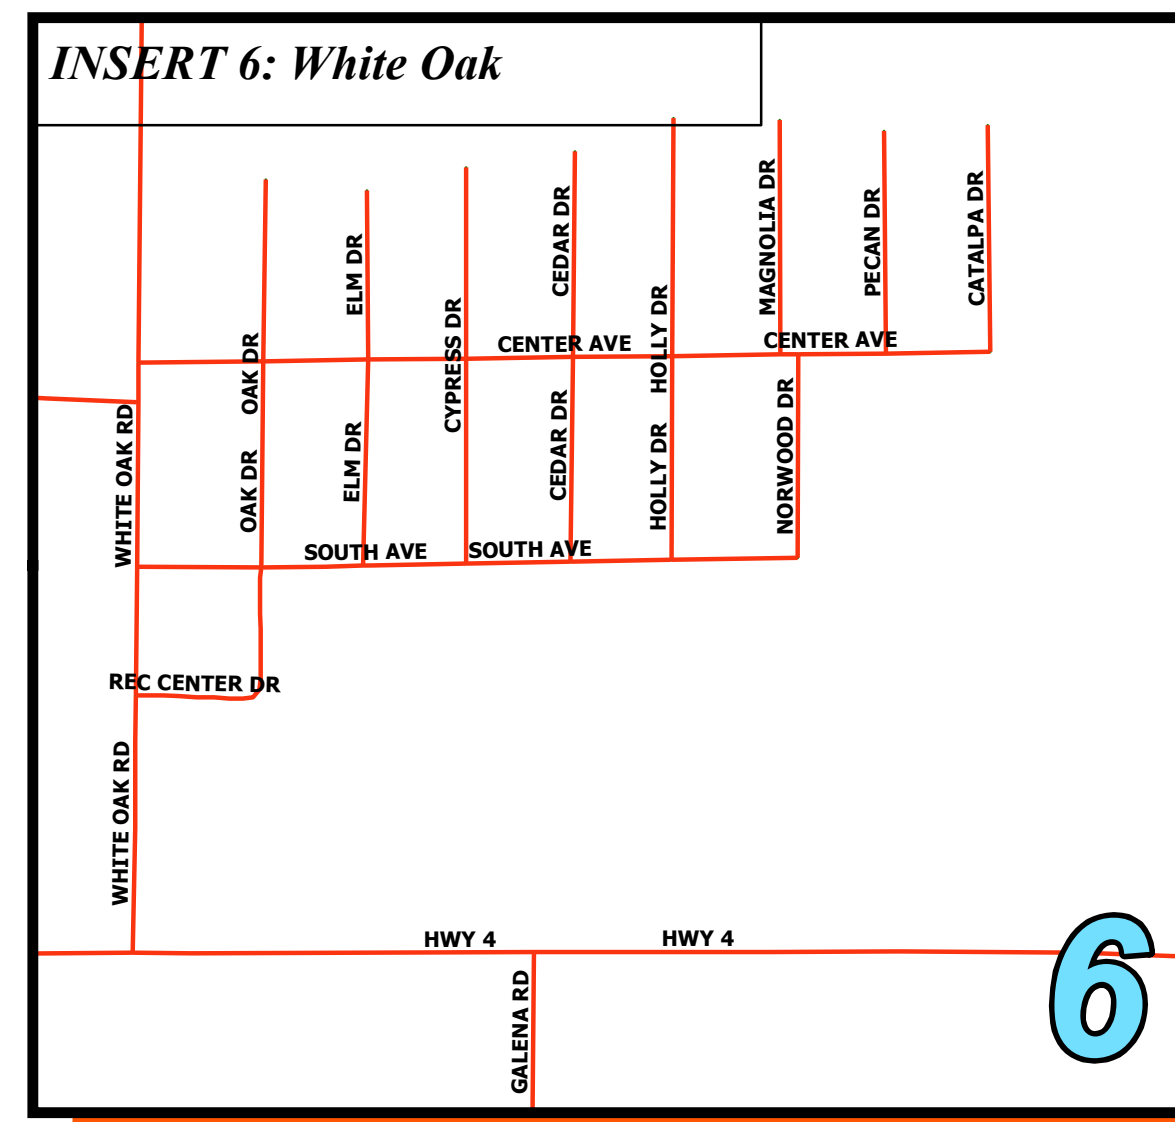

INSERT 2: Town of Tunica, North Sub, North Park, Sears Sub

2

INSERT 3: Hambrick Subdivision

3

INSERT 4: Hollywood

4

INSERT 5: Cut Off Area

5

INSERT 6: White Oak

6

INSERT 7: Robinsonville

7

INSERT 8: Prichard

8

INSERT 9: Buck Island/ Kirby Estates

9

Tunica County Road Map

1

Legend

- Tunica Streets
- Railroad
- City Boudary
- County Boudary
- Water

June 1, 2009

TUNICA
MISSISSIPPI
EMERGENCY OPERATIONS

Mardis Jones, GIS Coordinator
Randy Stewart, E.M.A. Director