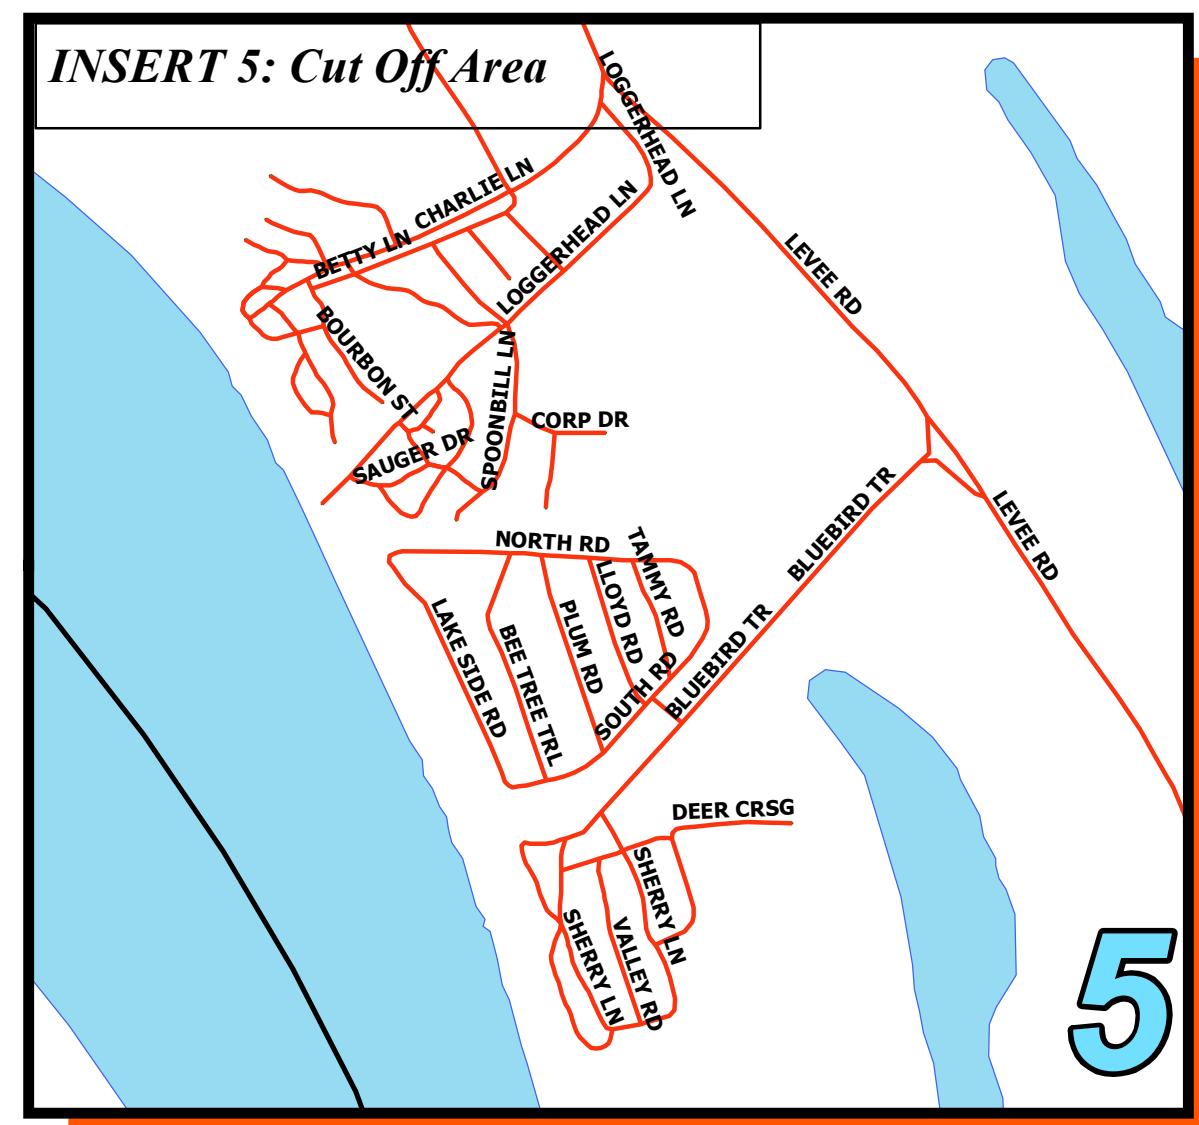

INSERT 2: Town of Tunica, North Sub, North Park, Sears Sub

2

INSERT 3: Hambrick Subdivision

3

INSERT 4: Hollywood

4

INSERT 5: Cut Off Area

5

INSERT 6: White Oak

6

INSERT 7: Robinsonville

7

INSERT 8: Prichard

8

INSERT 9: Buck Island/ Kirby Estates

9

Tunica County Road Map

1

Legend

- Tunica Streets
- Railroad
- City Boudary
- County Boudary
- Water

June 1, 2009

TUNICA
MISSISSIPPI
EMERGENCY OPERATIONS

Mardis Jones, GIS Coordinator
Randy Stewart, E.M.A. Director