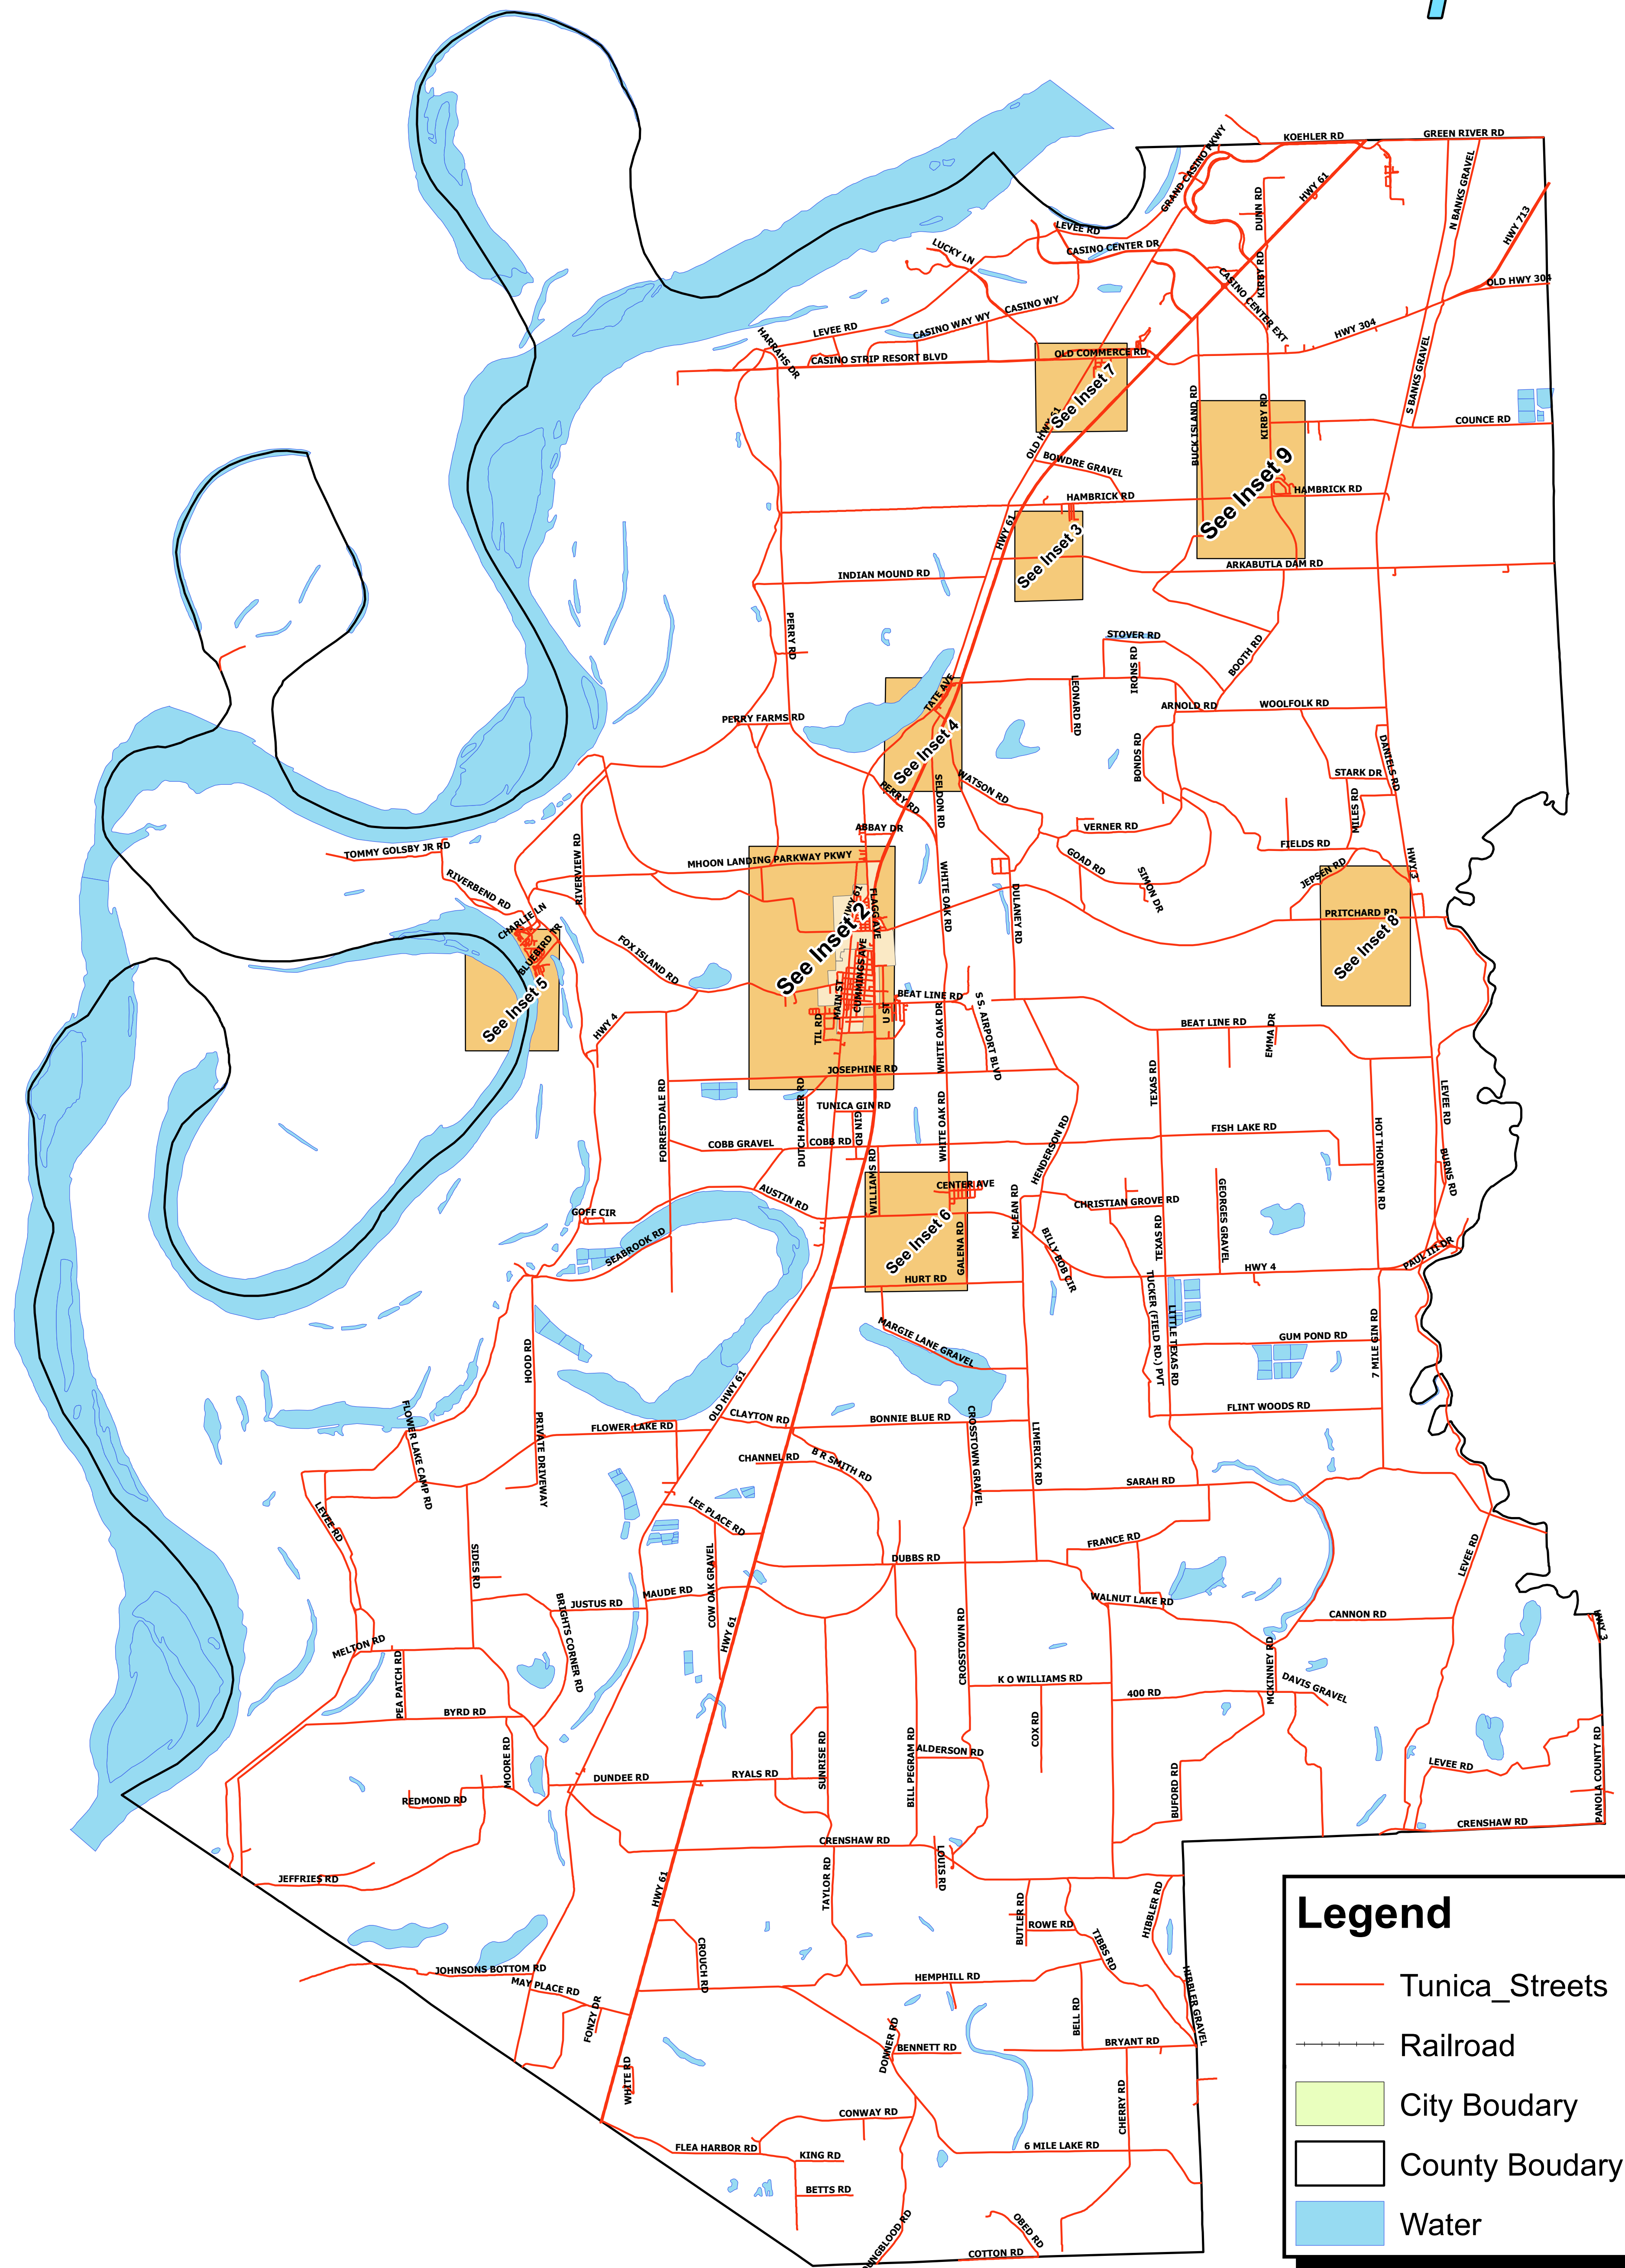

INSERT 2: Town of Tunica, North Sub, North Park, Sears Sub

2

INSERT 3: Hambrick Subdivision

3

INSERT 4: Hollywood

4

INSERT 5: Cut Off Area

5

INSERT 6: White Oak

6

INSERT 7: Robinsonville

7

INSERT 8: Prichard

8

INSERT 9: Buck Island/ Kirby Estates

9

Tunica County Road Map

1

Legend

- Tunica Streets
- Railroad
- City Boudary
- County Boudary
- Water

June 1, 2009

TUNICA
MISSISSIPPI
EMERGENCY OPERATIONS

Mardis Jones, GIS Coordinator
Randy Stewart, E.M.A. Director